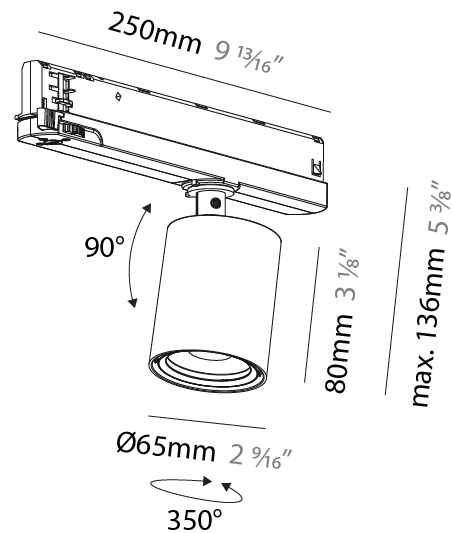

GENERAL

Series: Centriq
Subseries: Centriq In
Brand: Prolicht
Division: Architectural
Mounting Type: Track
Mounting Location: Ceiling
Subcategory: Spots

PHYSICAL

Shape: Cylinder
Diameter (mm): 65
Diameter (in): 2 ⁹/₁₆
Length (mm): 250
Length (in): 9 ¹³/₁₆
Height (mm): 136
Height (in): 5 ³/₈
Light Distribution: Adjustable / Direct
Weight (kg): 0.6
Fixture Finish: SSR / BKV / CWI / CRY / HAB / UFT / ITA / RUA / FTG / MYG / LOD / PUS / FRO / FUP / KIA / POP / BLS / SPG / MEY / GOH / GUM / CHC / COM / ABZ / JAG / OBR / MOS / ROR
Holder Finish: WHI / BLK
Accent Finish: SSR / BKV / CWI / CRY / HAB / LAG / UFT / ITA / RUA / RUR / MIC / FTG / MYG / TWT / LOD / PUS / FRO / FUP / KIA / POP / BLS / SPG / MEY / GOH / GUM / CHC / COM / ABZ / JAG
Fixture Material: Aluminum

ELECTRICAL

Lamp Type: LED (Zhaga Standard)
Input Wattage (W): 20
Total Output Wattage (W): 18.1
Dimming: Non-Dimmable / 0-10V Dimming
Driver Included: Yes
Driver Location: Integrated
Driver Type: Constant Current - 120Vac
Driver Class: Class 2
Input Voltage (V): 120

LED

Number of LEDs: 1
Color Temperature (°K): 2700 / 3000 / 3500 / 4000
Max. Delivered Lumen (lm): 1362 / 1467 / 1526 / 1557
Nominal Lumen (lm): 1672 / 1800 / 1872 / 1910
CRI: >90 CRI
Lamp Life (hrs): 50000

OPTICAL

Beam Angle: 12
Adjustability: Rotational 360°; Tilt 90° (±45°)

RATINGS AND CERTIFICATIONS

Certified By: Certified for North American Standards
IP rating: IP20