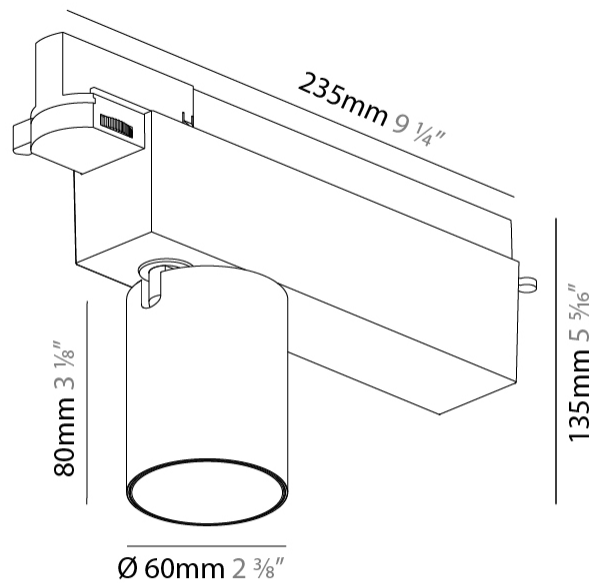

GENERAL

Series: Centriq
Subseries: Centriq 60
Brand: Prolicht
Division: Architectural
Mounting Type: Track
Mounting Location: Ceiling
Subcategory: Spots

PHYSICAL

Shape: Cylinder
Diameter (mm): 60
Diameter (in): 2 3/8
Length (mm): 235
Length (in): 9 1/4
Height (mm): 135
Height (in): 5 5/16
Light Distribution: Adjustable / Direct
Weight (kg): 0.7
Weight (lbs): 1.54
Installation Requirement: Track or profile system
Fixture Finish: SSR / BKV / CWI / CRY / HAB / UFT / ITA / RUA / FTG / MYG / LOD / PUS / FRO / FUP / KIA / POP / BLS / SPG / MEY / GOH / GUM / CHC / COM / ABZ / JAG / OBR / MOS / ROR
Fixture Material: Aluminum Die Cast

ELECTRICAL

Lamp Type: LED (Zhaga Standard)
Input Wattage (W): 12 / 15
Total Output Wattage (W): 10.8 / 13.5
Dimming: Tri-Mode (Non-Dimming and Phase Dimming (120Vac only) and 0-10V Dimming)
Driver Included: Yes
Driver Location: Integrated
Driver Type: Constant Current - Universal
Driver Class: Class 2
Input Voltage (V): 120 - 277
Constant Current (MA): 350

LED

Number of LEDs: 1
Color Temperature (°K): 2700 / 3000 / 3500 / 4000
Max. Delivered Lumen (lm): 520 / 580 / 627 / 640
Nominal Lumen (lm): 960 / 1070 / 1156 / 1180
CRI: >90 CRI
Lamp Life (hrs): 50000
Upon Request: Special Color Temperature Special Led

OPTICAL

Beam Angle: 8
Adjustability: Rotational 340°; Tilt 90°
Upon Request: Special Beam Angles

RATINGS AND CERTIFICATIONS

Certified By: Certified for North American Standards
IP rating: IP20